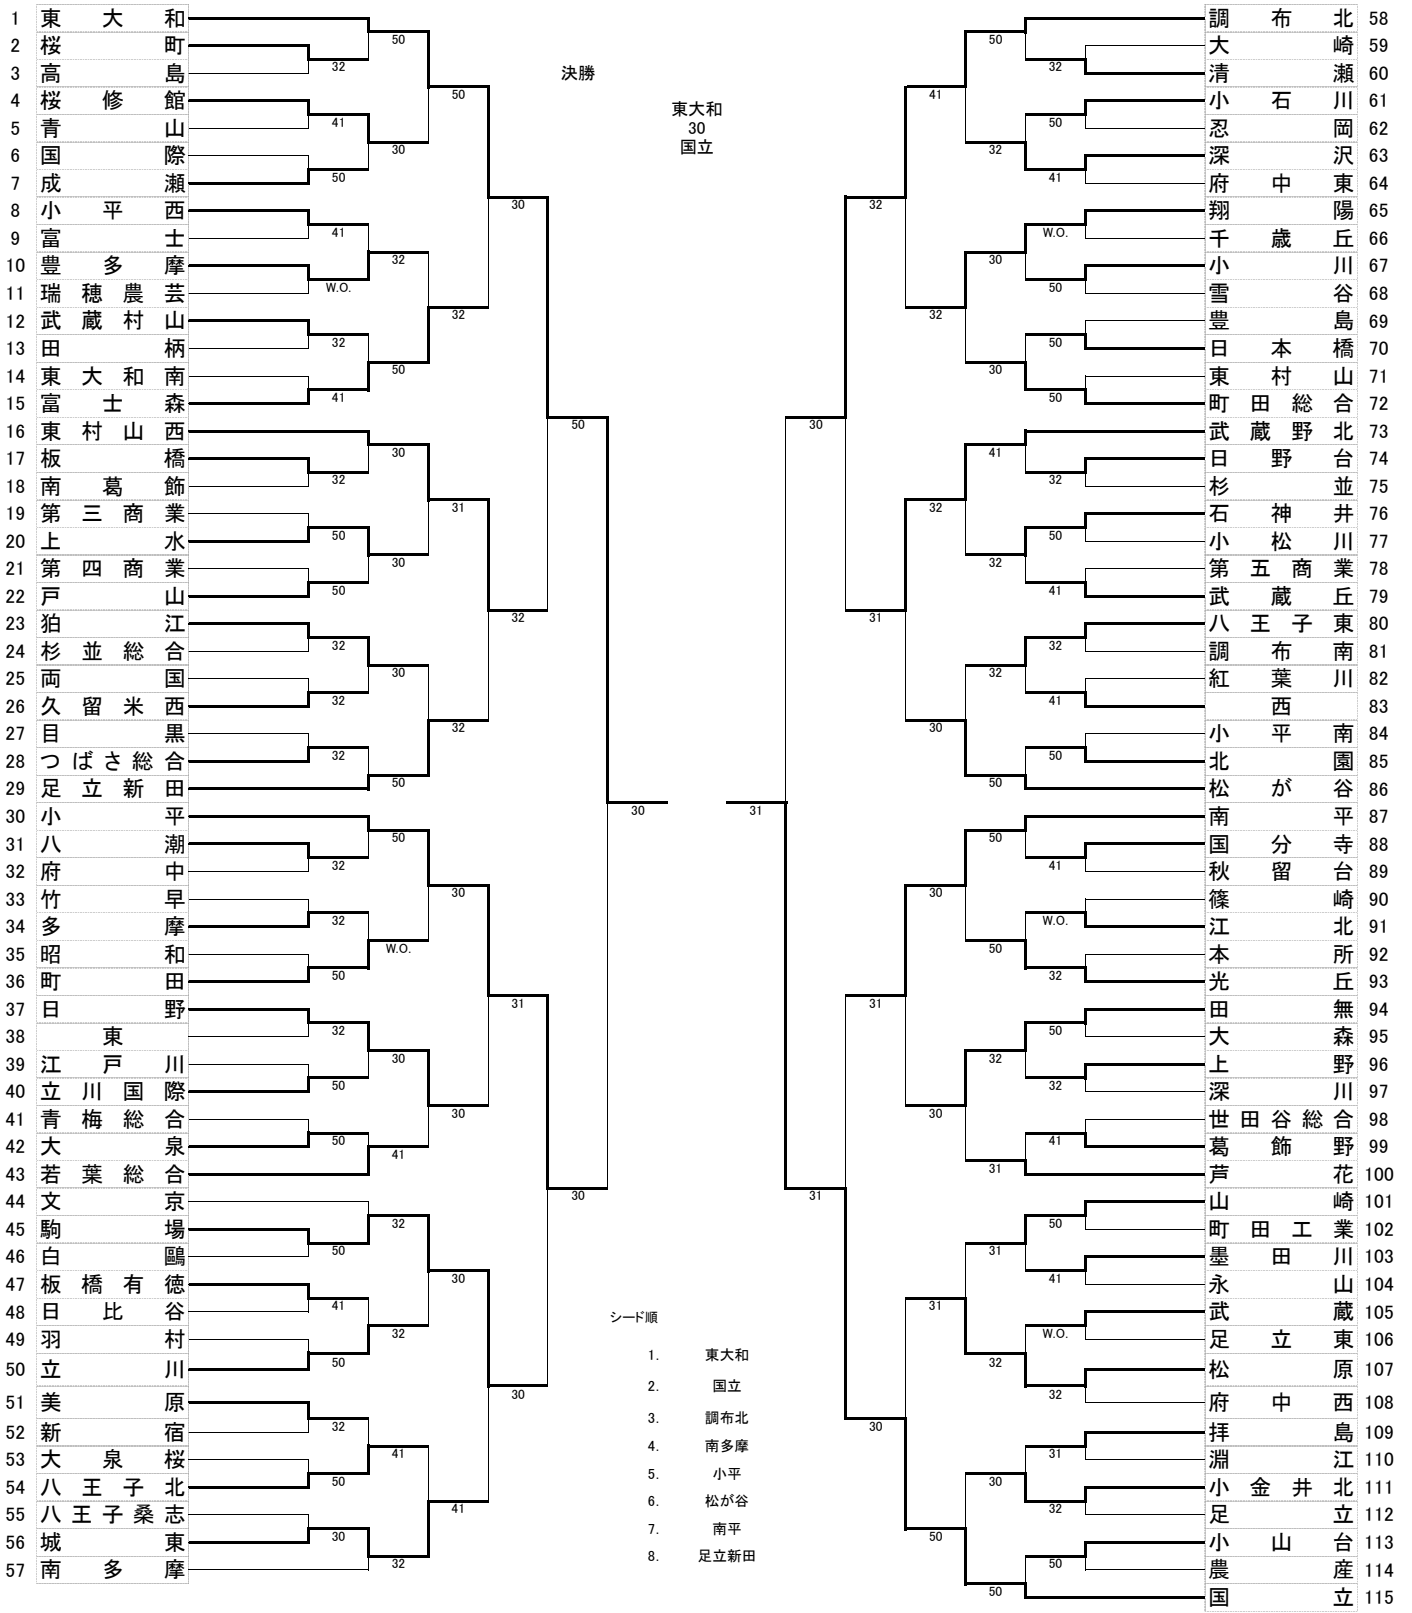

4R16	132	小平	4-1	両国	124
D1	2	丹野敬②	5-7	柳志佳①	1
	4	森遼平③		中野翼②	2
D2	6	砂川響輝③	6-0	原凜太郎②	3
	8	藤原海生②		人見勇輝②	4
S1	1	大津拓夢③	6-4	柳志佳①	1
S2	3	香西隼人②	6-2	中野翼②	2
S3	5	今村稜①	6-2	原凜太郎②	3

5回戦

5R1	1	田無	3-0	松が谷	10
D1	2	倉中陽大③	6-3	細川朔矢②	1
	7	三条聡一朗③		大谷京③	3
D2	3	皆川祐太③	7-5	島影唯人③	2
	6	築城幸宗③		落合透和①	7
S1	1	長谷川太蔵①	6-1	細川朔矢②	1
S2	4	辻社太郎②	打ち切り	島影唯人③	2
S3	5	細谷亮太③		丹野龍之介①	6

5R2	33	駒場	3-0	町田	18
D1	1	橋本凜③	6-2	久松陸宙③	1
	3	萩栄斗①		田中大輝③	6
D2	2	國本潤③	6-4	八木拓也③	2
	4	野村和矢③		諸田侑己③	3
S1	2	國本潤③	6-4	久松陸宙③	1
S2	3	萩栄斗①	打ち切り	古田優②	4
S3	4	野村和矢③		和田靖明②	5

5R3	34	小金井北	3-0	山崎	49
D1	1	大久保隼弥②	6-3	原飛馬斗②	1
	3	貞金誠②		高浦東真③	2
D2	2	秋元直弥②	7-5	佐藤雄治③	3
	4	河村恒太②		木村拓海③	4
S1	1	大久保隼弥②	7-6(2)	原飛馬斗②	1
S2	2	秋元直弥②	打ち切り	高浦東真③	2
S3	3	貞金誠②		佐藤雄治③	3

5R4	66	久留米西	3-1	葛飾野	50
D1	1	西村凌真③	6-1	白井勇輝②	1
	3	伊達航平③		日高太一朗③	4
D2	2	古川結太②	6-0	永橋快人③	2
	4	中西欧大③		三宅太真③	3
S1	2	古川結太②	1-6	白井勇輝②	1
S2	3	伊達航平③	6-2	永橋快人③	2
S3	4	中西欧大③	打ち切り	三宅太真③	3

5R5	67	芦花	3-0	国立	83
D1	1	櫻井秀②	6-0	仲野心②	1
	2	藤澤柁平③		中津山聖流③	2
D2	3	岩淵俊介③	1-6	水谷夏希③	3
	6	大月友禪①		池田篤史③	5
S1	1	櫻井秀②	6-2	仲野心②	1
S2	2	藤澤柁平③	7-6(0)	池田篤史③	5
S3	6	大月友禪①	打ち切り	本間久大③	6

5R6	91	豊島	3-0	文京	99
D1	1	松村駿一③	6-1	平賀英智②	1
	2	松本亮太③		後藤天真②	5
D2	4	池田響③	6-3	茅根英汰②	3
	6	河野春太③		加藤鴻之介②	4
S1	1	松村駿一③	打ち切り	平賀英智②	1
S2	2	松本亮太③	6-3	茅根英汰②	3
S3	4	池田響③	打ち切り	加藤鴻之介②	4

5R7	100	富士	3-0	大崎	115
D1	1	北原慎之佑①	6-1	菅原優作③	1
	2	加藤幹大②		鈴木尚温②	3
D2	3	柿澤康太②	6-3	伊藤亮②	2
	5	縣一志①		菊地直人③	4
S1	1	北原慎之佑①	6-0	菅原優作③	1
S2	2	加藤幹大②	打ち切り	伊藤亮②	2
S3	3	柿澤康太②		真木明輝③	5

5R8	132	小平	3-2	日野台	123
D1	1	大津拓夢③	6-1	岩田寛生②	1
	4	森遼平③		原楓弥②	5
D2	2	丹野敬②	4-6	和田一汰②	3
	5	今村稜①		佐藤陽②	4
S1	1	大津拓夢③	7-5	岩田寛生②	1
S2	3	香西隼人②	5-7	佐藤貴志②	2
S3	4	森遼平③	7-5	和田一汰②	3

5R9	132	小平	3-2	日野台	123
D1	1	大津拓夢③	6-1	岩田寛生②	1
	4	森遼平③		原楓弥②	5
D2	2	丹野敬②	4-6	和田一汰②	3
	5	今村稜①		佐藤陽②	4
S1	1	大津拓夢③	7-5	岩田寛生②	1
S2	3	香西隼人②	5-7	佐藤貴志②	2
S3	4	森遼平③	7-5	和田一汰②	3

6回戦

6R1	1	田無	3-2	駒場	33
D1	3	皆川祐太③	6-1	橋本凜③	1
	6	築城幸宗③		萩栄斗①	3
D2	5	細谷亮太③	5-7	國本潤③	2
	7	三条聡一朗③		野村和矢③	4
S1	1	長谷川太蔵①	7-6(4)	國本潤③	2
S2	3	皆川祐太③	6-7(5)	萩栄斗①	3
S3	5	細谷亮太③	6-4	神成俊哉③	10

6R2	66	久留米西	3-1	小金井北	34
D1	1	西村凌真③	6-4	大久保隼弥②	1
	3	伊達航平③		貞金誠②	3
D2	2	古川結太②	7-6(6)	秋元直弥②	2
	4	中西欧大③		河村恒太②	4
S1	1	西村凌真③	2-6	大久保隼弥②	1
S2	3	伊達航平③	打ち切り	秋元直弥②	2
S3	4	中西欧大③	6-1	貞金誠②	3

6R3	67	芦花	3-1	豊島	91
D1	1	櫻井秀②	6-2	松村駿一③	1
	2	藤澤柁平③		松本亮太③	2
D2	3	岩淵俊介③	1-6	池田響③	4
	6	大月友禪①		河野春太③	6
S1	1	櫻井秀②	6-0	松村駿一③	1
S2	2	藤澤柁平③	6-2	松本亮太③	2
S3	3	岩淵俊介③	打ち切り	池田響③	4

6R4	132	小平	3-2	富士	100
D1	1	大津拓夢③	6-0	北原慎之佑①	1
	4	森遼平③		縣一志①	5
D2	2	丹野敬②	1-6	加藤幹大②	2
	5	今村稜①		柿澤康太②	3
S1	1	大津拓夢③	6-2	北原慎之佑①	1
S2	3	香西隼人②	6-7(4)	加藤幹大②	2
S3	4	森遼平③	6-3	柿澤康太②	3

準決勝

準決勝1	1	田無	3-0	久留米西	66
D1	2	倉中陽大③	6-3	西村凌真③	1
	7	三条聡一朗③		中西欧大③	4
D2	3	皆川祐太③	6-2	伊達航平③	3
	6	築城幸宗③		日野嵐太①	12
S1	1	長谷川太蔵①	打ち切り	西村凌真③	1
S2	4	辻社太郎②	7-5	伊達航平③	3
S3	5	細谷亮太③	打ち切り	中西欧大③	4

準決勝2	132	小平	3-0	芦花	67
D1	1	大津拓夢③	7-5	櫻井秀②	1
	4	森遼平③		藤澤柁平③	2
D2	2	丹野敬②	6-2	岩淵俊介③	3
	5	今村稜①		大月友禪①	6
S1	1	大津拓夢③	打ち切り	櫻井秀②	1
S2	4	森遼平③	打ち切り	藤澤柁平③	2
S3	5	今村稜①	6-2	岩淵俊介③	3

決勝

決勝	1	田無	3-2	小平	132
D1	2	倉中陽大③	6-2	大津拓夢③	1
	7	三条聡一朗③		香西隼人②	3
D2	3	皆川祐太③	4-6	丹野敬②	2
	6	築城幸宗③		森遼平③	4
S1	1	長谷川太蔵①	2-6	大津拓夢③	1
S2	2	倉中陽大③	6-2	香西隼人②	3
S3	5	細谷亮太③	7-6(5)	森遼平③	4

令和3年度 第65回(男子)第59回(女子)
都立対抗テニス選手権大会
女子団体